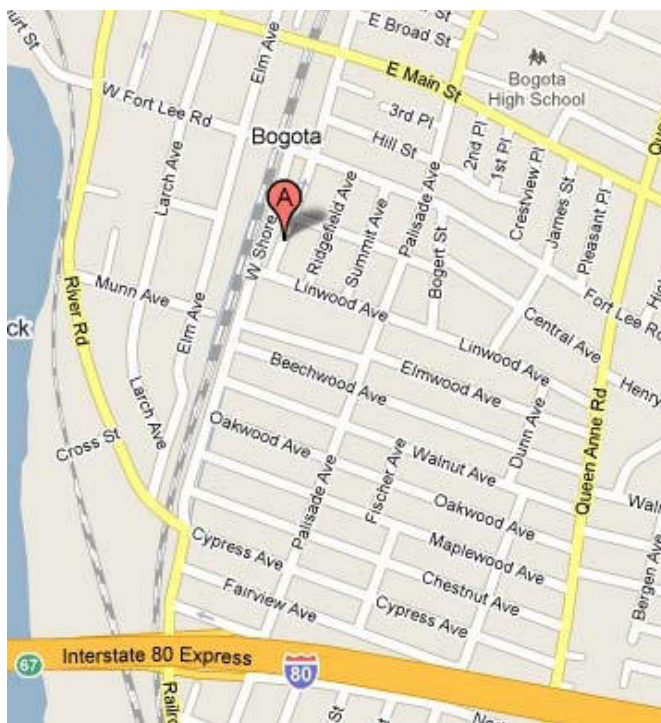

**204 Leonia Avenue
Bogota, NJ 07603**

(201) 655-2302

From Rte. 4: Take Queen Anne Road toward Ridgefield Park. Turn right onto Linwood Ave, then turn right on Leonia Ave.

From Rte. 46: Take Main Street (north) thru Ridgefield Park. Continue as Main St. becomes Queen Anne Road. Turn left onto Linwood Ave, then right onto Leonia Ave.

From I-95 South: Take Exit 70 toward Leonia/Teaneck. Turn left at Glenwood Ave. Continue onto DeGraw Ave. Turn left onto Queen Anne Road. Turn right onto Linwood Ave, and right again onto Leonia Ave.

From Rte. 80 East: Take Exit 67 toward Bogota/Ridgefield Park. Turn left on 2nd St. Continue onto Palisade Ave. Turn left onto Linwood Ave. Turn right onto Leonia Ave.